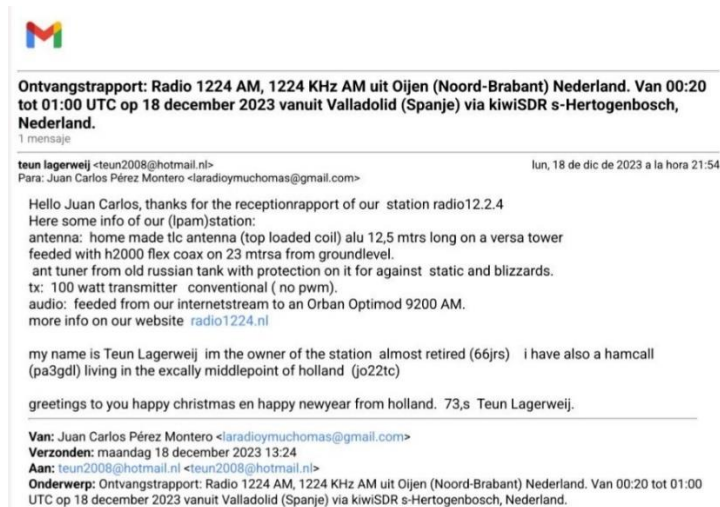

Radio 1224 AM, 1224 kHz: N/D e-mail in 5 hours. Heard via Kiwi SDR's-Hertogenbosch, Netherlands. V/S: Teun Lagerweij, owner of the station. The report was sent via this webform at: <https://radio1224.nl/contact/> The reply came from this e-mail address: teun2008@hotmail.nl (Juan Carlos Pérez Montero, Valladolid, SPAIN, via Facebook Group "QSL").

Radio Veronica, 5955 kHz: F/D E-QSL in 4 days for e-report to: qslcards@radiocorp.nl (Jurgen Waga, Berlin, GERMANY).

NEW ZEALAND

Taupo Maritime Radio, 12577.0 kHz: F/D e-QSL in 4 days. V/S: Darren Hill. Radio Operator. Darren is also a HAM (ZL2SDX). His e-mail with attached an e-QSL contained a short message in Italian!. E-mail: Maritime.Maritime@kordia.co.nz (Antonello Napolitano, Taranto, ITALY).

NORTHERN MARIANA ISLANDS

Radio Free Asia, via Agignan Point, 11550 kHz: QSL Card received by post in 20 days. Report in English sent to: qsl@rfa.org (Christian Ghibaudo, Nice, FRANCE).

Radio Free Asia, via Tinian, 11510 kHz: QSL Card received by post in 19 days. Report in English with audioclip sent to: qsl@rfa.org (Rafael Martínez, Barcelona, SPAIN).

PHILIPPINES

Radio Liangyou, via Iba, 9345 kHz: F/D QSL Card n 15 days. Report sent via webform at this link: <https://forms.office.com/Pages/ResponsePage.aspx?id=vbiADkDihkq4u21zWkWXEbe1zKhODUFGsStMQ8cNURVUQ1E3MzdLUVJYTTNBTFJQWktBVjhXUktGUC4u> (Michele Gasparri, Civitanova Marche, ITALY, via Facebook Group "QSL").

PIRATE

Gringo Radio, 6195 kHz, F/D E-QSL same day for e-report to: gringoradio@protonmail.com (Jurgen Waga, Berlin, GERMANY).

Misti Radio, 6260 kHz: N/D E-QSL in two days for e-report to: misty.shortwave@gmail.com (Jurgen Waga, Berlin, GERMANY).