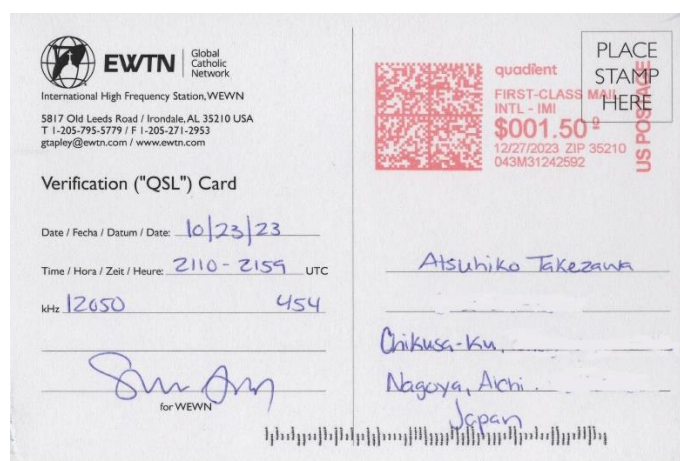

Radio Marti, via Greenville, 9565 kHz: F/D QSL Card and leaflet about The edward R.Murrow Greenville Transmitting Station_ in 2 months. E-mail: mdail@bbg.gov + editor@martinoticias.com (Michele Gasparri, Civitanova Marche, ITALY, via Facebook Group “QSL”).

Radio Station WWV 25000 kHz: QSL Card received by post in 62 days. Report in English with audioclip sent to: wwv@nist.gov V/S: Matthew J. Deutch, Station Manager. (Rafael Martínez, Barcelona, SPAIN).

WEWN (EWTN Global Catholic Network), 12050 kHz: F/D QSL Card in 76 days. Report sent via webform at this link: <https://www.ewtn.com/es/radio/informe-recepcion> (Atsuhiko Takezawa, Nagoya, JAPAN, via Facebook Group “QSL”).

UZBEKISTAN