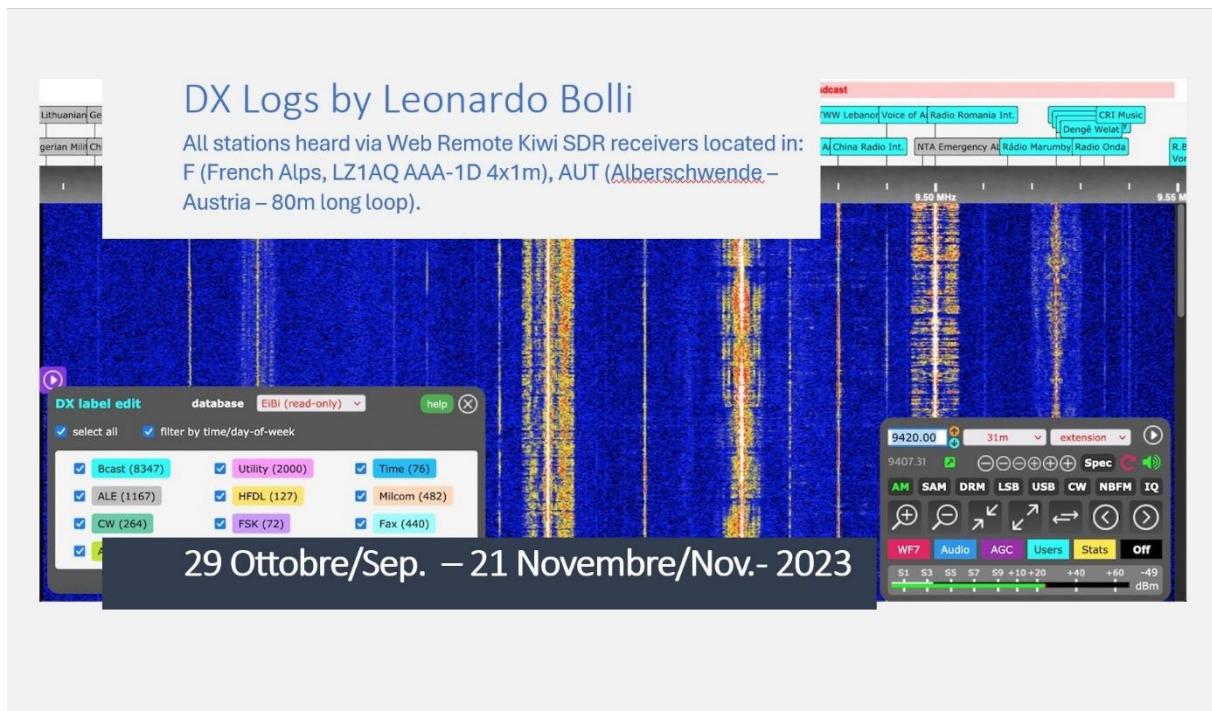

Signals Discovered, Remotely! Web SDR, an exciting opportunity for everyone to catch DX Stations on Medium Waves.

- 590 29/10 0545 VOXM , Saint John s (CAN) - music // stream 2 (AUT)
- 590 31/10 0508 VOXM , Saint John s (CAN) - music // stream 3 (AUT)
- 590 01/11 0520 VOXM , Saint John s (CAN) - music // stream 3 (AUT)
- 590 02/11 0547 VOXM , Saint John s (CAN) - music // stream 2 (AUT)
- 590 03/11 0510 VOXM , Saint John s (CAN) - ID "VOXM" 3 (AUT)
- 590 04/11 0527 VOXM , Saint John s (CAN) - music // stream 1/2 (AUT)
- 590 18/11 0523 VOXM , Saint John s (CAN) - music (Christmas format) // stream 2 (AUT)
- 612 13/11 1545 TWR Europe and CAMENA, Krasnaya Rechka (KGZ) - TWR I/S 2 (AUT)
- 620 31/10 0538 CKCM 650 VOXM, Grand Falls (CAN) - very weak, but a peak was // 590 1/2 (AUT)