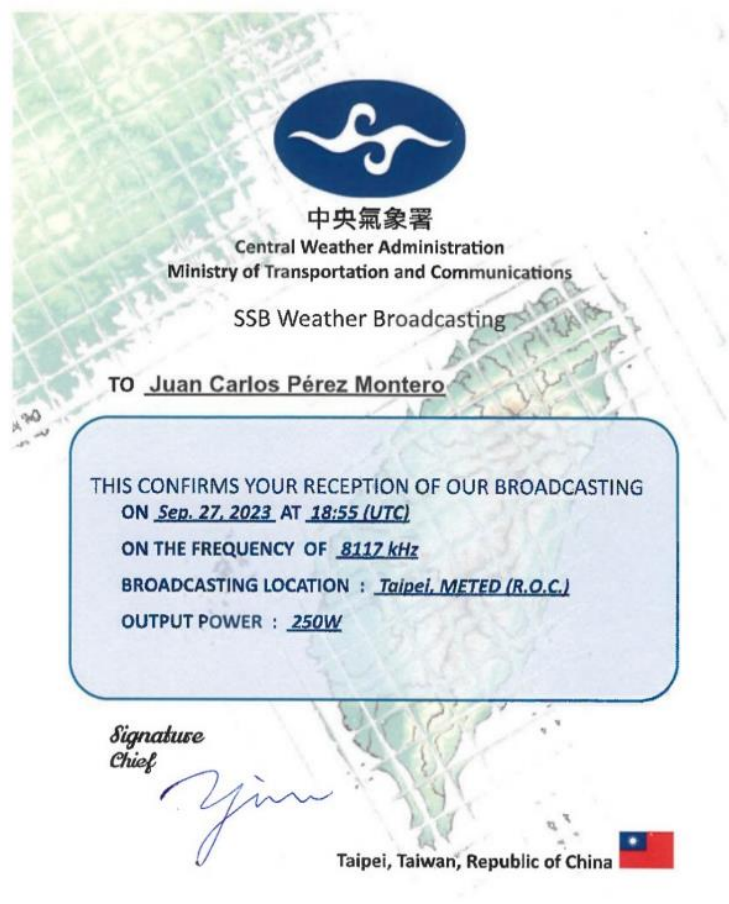

TAIWAN

Taipei Meteo, Central Weather Administration, 5170 kHz: F/D e-QSL in 5 days. Report sent via webform: <https://cwaebox.cwa.gov.tw/ebox_formfill/ebox_visFormFill.php> Heard via KIWI SDR Talisay City Negros Occidental Philippines. (Carlos Alberto Erdmann, Vera Cruz, BRAZIL, via Facebook Group "QSL").

Taipei Meteo, Central Weather Administration, 8117 kHz USB: F/D e-QSL in 16 days. E-mail: <https://cwaebox.cwa.gov.tw/ebox.../ebox_visFormFill.php> Heard via Kiwi SDR Near Forater, New South Wales, Australia. (Juan Carlos Pérez Montero, Valladolid, SPAIN, via Facebook Group "QSL").

UNITED KINGDOM

Encompass (for special broadcast "Woofferton at 80"), 17785 kHz: e-QSL in 2 days. Report in English sent to: radio@encompass.tv (Christian Ghibaudo, Nice, FRANCE).

Obrecht Shortwave Radio, via Woofferton, 15425 kHz: e-QSL in 2 days. Report in English sent to: c.obrecht@swissonline.ch (Christian Ghibaudo, Nice, FRANCE).