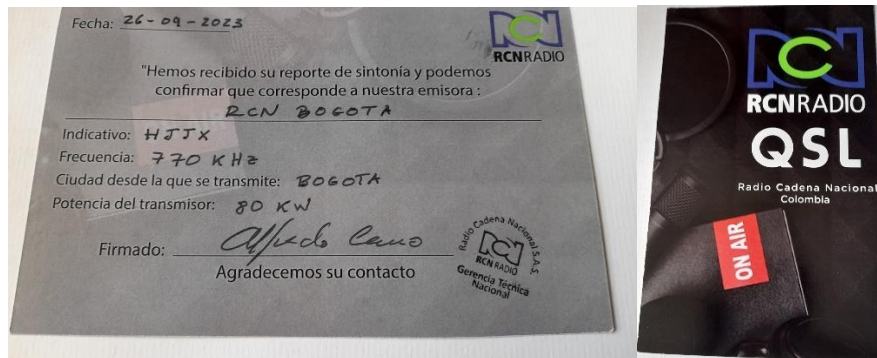

trladino@rcnradio.com.co (Miguel Angel Rocha Gamez, Cartagena de Indias, COLOMBIA, via Facebook Group "QSL").

EGYPT

Radio Cairo (Italian section), 9440 kHz: e-QSL in 1 day. Report in Italian sent to this e-mail address: programma.italiano@yahoo.it (Christian Ghibaudo, Nice, FRANCE).