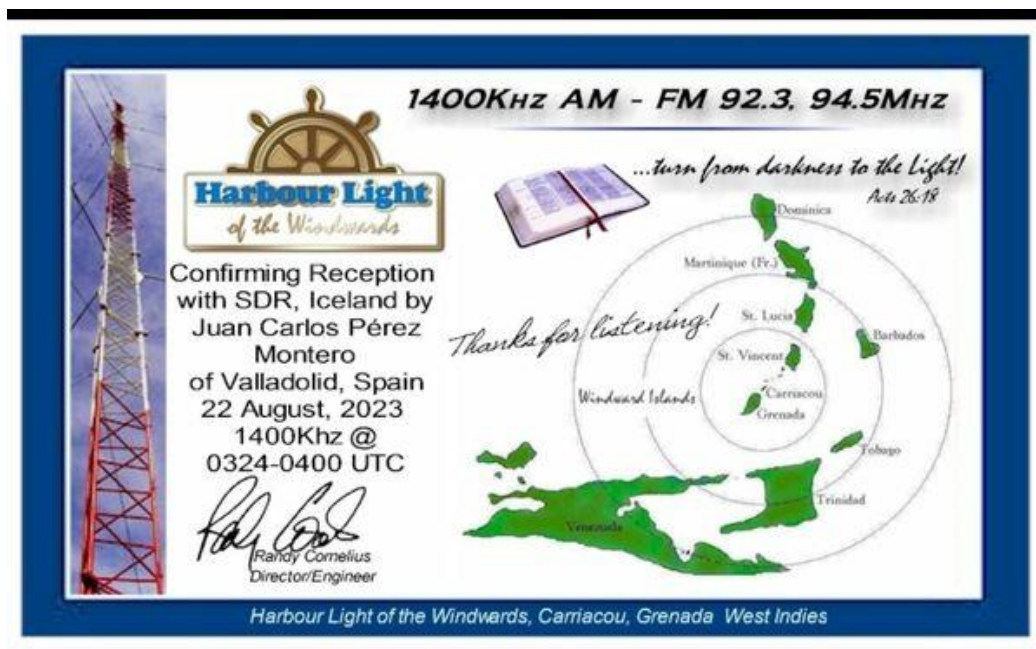

GRENADA

Harbour Light of The Windwards, 1400 kHz : F/D e-QSL in 1 day. Heard via kiwi SDR Bjargtangar, Iceland. E-mail: harbourlight@spiceisle.com (Juan Carlos Pérez Montero, Valladolid, SPAIN, via Facebook Group "QSL").

Harbour Light of The Windwards, 1400 kHz : F/D e-QSL in 4 days. Heard via kiwi SDR Bjargtangar, Iceland. E-mail: harbourlight@spiceisle.com (Carlos Alberto Erdmann, Vera Cruz, BRAZIL, via Facebook Group "QSL").