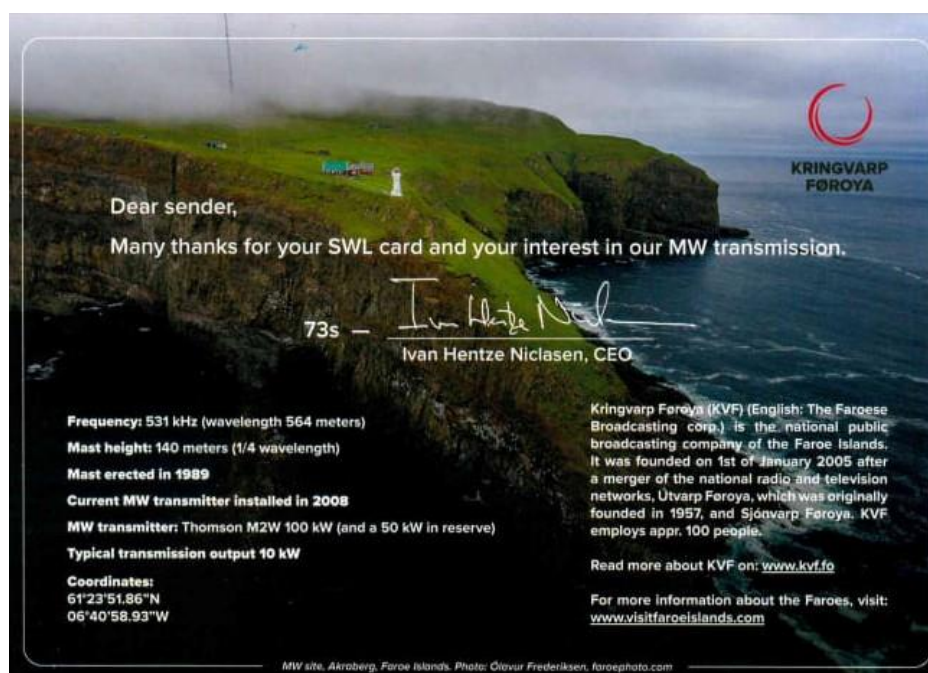

V/S: Ivan Hentze Niclasen, CEO. NB: Heard via KIWI SDR "Stone Staffordshire in England", UK. (Carlos Alberto Erdmann, Vera Cruz, BRAZIL, via Facebook Group QSL recientemente recibidas).

GERMANY

ABC Germany, via Rohrbach Waal, 6070 kHz: E-QSL in 1 day for e-report to ABC-Germany@gmx.de (Artur Fernández Llorella, Malgrat de Mar-SPAIN).

Atlantic 2000 International, via Rohrbach Waal, 9670 kHz: E-QSL in 3 days. Report in French sent to: atlantic2000international@gmail.com (Christian Ghibaudo, Nice, FRANCE).

GB Radio/Jazz AM, via Rohrbach Waal, 9670 kHz: E-QSL in 9 days for e-report to the following e-mail address: admin@gbradio.uk (Artur Fernández Llorella, Malgrat de Mar, SPAIN).

Gemeinde Gottes Herford, via Weenermoor, 5920 kHz: QSL in 20 days for e-report to: info@gemeinde-gottes-herford.de v/s Monika Kürbis. (Artur Fernández Llorella, Malgrat de Mar, SPAIN).

NDR, via several frequencies and transmitters all over the world: QSL in 7 weeks for e-report to technik@ndr.de (Artur Fernández Llorella, Malgrat de Mar, SPAIN).

Radio Free Europe/Radio Liberty, via Lampertheim, 11850 kHz: E-QSL in 6 weeks. V/s: Ken Brown. (Artur Fernández Llorella, Malgrat de Mar, SPAIN).

Radio Intersound, via MVBR Göhren, 9485 kHz: E-QSL in 7 years! for e-report to the following e-mail address: radiointersound@outlook.com (Artur Fernández Llorella, Malgrat de Mar-SPAIN).

Radio Klein Paris, via Rohrbach Waal 6070 kHz: , E-QSL in 1 day for e-report to the following address: kunos-radiothek@web.de (Artur Fernández Llorella, Malgrat de Mar, SPAIN).

Radio Marabu, via Rohrbach Waal, 9670 kHz: QSL in 5 weeks for e-report to info@radiomarabu.de (Artur Fernández Llorella, Malgrat de Mar-SPAIN).