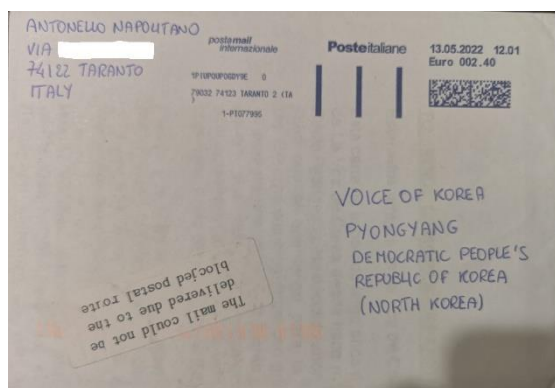

LETTERS TO THE VOICE OF KOREA RETURNED BACK TO ITALY AND AUSTRIA. WHAT'S ABOUT E-MAILS? by Antonello Napolitano

Recently, a post by Austrian DXer, Harald Suess, appeared in the A-DX Mailing list, telling his experience with a letter sent to The Voice of Korea, in Pyongyang, North Korea, which was returned back to him with the following note: "The mail could not be delivered due to the blocjed postal route". A few weeks ago I also received back a letter to The Voice of Korea with a label over the envelope with the same note (inclusive of typo error!) "The mail could not be delivered due to the blocjed postal route". The letter was posted in Italy on 13.05.2022 About the subject of e-mails to VOK, let me say that the service seems to be active. In May 2022,